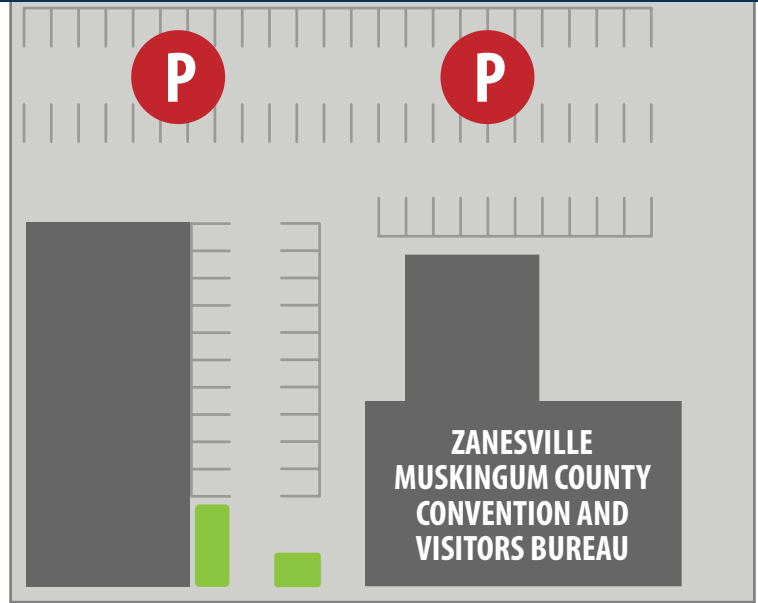

COMMENCEMENT PARKING GUIDE

STREET PARKING IS AVAILABLE FOR THE EVENT.

SHINNICK ST. - CLOSED DURING EVENT

SHINNICK ST.

CALIFORNIA ST.

5TH ST.